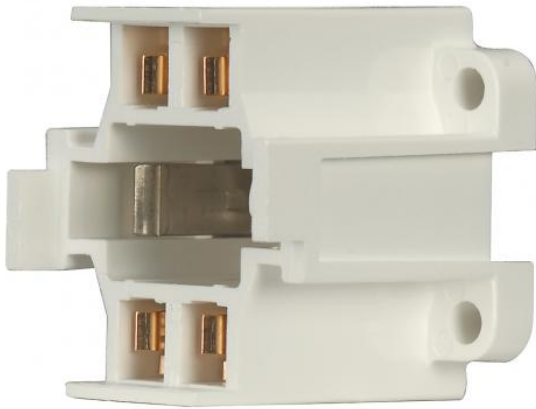

Project Name

Location

Prepared By

General

Voltage	600V
Wattage	75
Safety Listing	cULus - Listed
Each UPC	0

SATCO 80-2321

70W 4-PIN FLUORESCENT VERTICAL

Notes