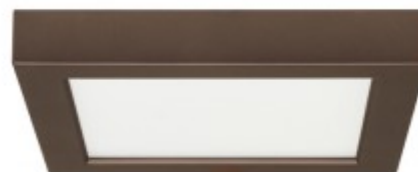

S21510

13.5W/LED/7"FLUSH/30K/SQ/BRZ
 13.5 watt; 7" Flush Mount LED Fixture; 3000K; Square Shape;
 Bronze Finish; 120 volts

Features

- Surface mount fixture
- Solid State LED lighting
- Long life
- 5 Year limited warranty
- Dimmable
- Wet location

S21510

Item Number	Product Line	UPC	Voltage	Watts	Incandescent Equivalent	Fixture Type	Base
S21510	BLINK	045923205101	120	13.5	60W	Flush Mount	Connector

Lamp Code	Dimmable/Non-Dimmable	Suggested Dimmers	Finish	MOL In Inches	MOD In Inches	Initial Lumens	Average Rated Hours
13.5W/LED/7"FLUSH/30K/SQ/BRZ	Dimmable	Compatible dimmers for S21510	Bronze	1"	7.00"	800	50000

Kelvin Temp	Color	CRI	Beam Spread Deg	Pack	Package Type	ENERGY STAR	CEC Status
3000	Warm White	90	108	12	Box	ENERGY STAR	California T24 Qualified

CA Prop-65	Material	RoHS Compliant	UL or ETL Listed	UL Classification	Warranty
Warning	Housing: Die cast aluminum	Yes	Yes	cETLus - Wet Location Rated	5 Year Limited