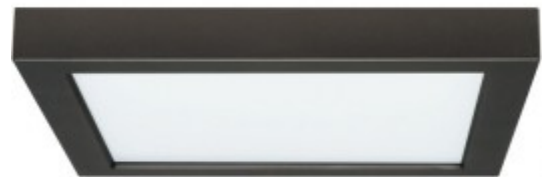

S21539

18.5W/LED/9"FLUSH/30K/SQ/BLK
 18.5 watt; 9" Flush Mount LED Fixture; 3000K; Square Shape;
 Black Finish; 120 volts

Features

- Surface mount fixture
- Solid State LED lighting
- Long life
- 5 Year limited warranty
- Dimmable
- Wet location

S21539

Item Number	Product Line	UPC	Voltage	Watts	Incandescent Equivalent	Fixture Type	Base
S21539	BLINK	045923215391	120	18.5	100W	Flush Mount	Connector

Lamp Code	Dimmable/Non-Dimmable	Suggested Dimmers	Finish	MOL In Inches	MOD In Inches	Initial Lumens	Average Rated Hours
18.5W/LED/9"FLUSH/30K/SQ/BLK	Dimmable	Compatible dimmers for S21539	Black	1"	9.00"	1150	50000

Kelvin Temp	Color	CRI	Beam Spread Deg	Operating Temperature	Pack	Package Type	ENERGY STAR
3000	Warm White	90	108	-17C (-1F) to a maximum of +42C (+107F)	12	Box	ENERGY STAR

CEC Status	CA Prop-65	Material	RoHS Compliant	UL or ETL Listed	UL Classification	Warranty
California T24 Qualified	Warning	Housing: Die cast aluminum	Yes	Yes	cETLus - Wet Location Rated	5 Year Limited