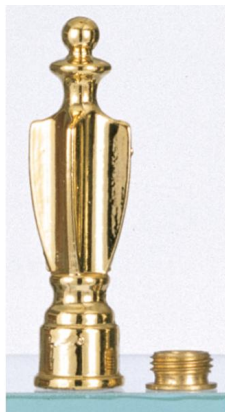

# S70/135 n/a Hardware & Lamp Parts

BRASS FINISH FINIAL

**Lamp Type** Hardware & Lamp Parts

## Product Specifications

Item Number	Technology	UPC	Voltage	Watts	Incandescent Equivalent	Lamp Shape	Base
S70/135	Hardware & Lamp Parts	*	n/a	n/a	n/a	n/a	n/a

ANSI Base	Lamp Code	Dimmable/Non-Dimmable	Finish	MOL in inches	MOD in inches	Initial Lumens	Average Rated Hours
n/a	n/a	n/a	n/a	n/a	n/a	n/a	n/a