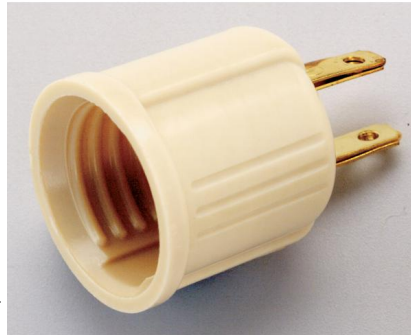

S70/544 n/a Sockets & Lampholders

BAKELITE IVORY SOCKET
ADAPTER

Lamp Type Sockets & Lampholders

Product Specifications

Item Number	Technology	UPC	Voltage	Watts	Incandescent Equivalent	Lamp Shape	Base
S70/544	Sockets & Lampholders	*	n/a	n/a	n/a	n/a	n/a
ANSI Base	Lamp Code	Dimmable/Non-Dimmable	Finish	MOL in inches	MOD in inches	Initial Lumens	Average Rated Hours
n/a	n/a	n/a	n/a	n/a	n/a	n/a	n/a
Kelvin Temp	Color	CRI	Beam Spread Deg	Pack	Package Type	ENERGY STAR	RoHS Compliant
n/a	n/a	n/a	n/a	n/a	n/a	n/a	Yes