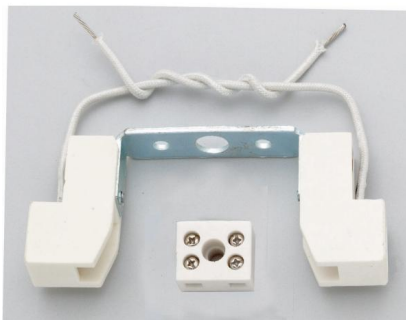

S70/566 n/a Sockets & Lampholders

78MM DOUBLE ENDED
HALOGEN SOCK

Lamp Type Sockets & Lampholders

Product Specifications

Item Number	Technology	UPC	Voltage	Watts	Incandescent Equivalent	Lamp Shape	Base
S70/566	Sockets & Lampholders	*	n/a	n/a	n/a	n/a	n/a

ANSI Base	Lamp Code	Dimmable/Non-Dimmable	Finish	MOL in inches	MOD in inches	Initial Lumens	Average Rated Hours
n/a	n/a	n/a	n/a	n/a	n/a	n/a	n/a

Kelvin Temp	Color	CRI	Beam Spread Deg	Pack	Package Type	ENERGY STAR	RoHS Compliant
n/a	n/a	n/a	n/a	n/a	n/a	n/a	Yes