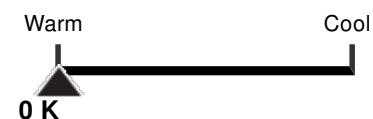

S7040 S8 Miniatures

1130 6.4V 17.2W BA15D S8 C6

Lamp Type	Miniatures
Bulb Type	S8
Base Type	BA15d
Wattage	17.2

IMAGE NOT AVAILABLE

Lighting Facts Per Bulb

Brightness 21 lumens

Estimated Energy Cost \$2.05

per year, based on 3 hrs/day, 11c/kWh.
Energy cost depends on utility rates and light use.

Average Life 0.2 years

Based on 3 hrs/day

Light Appearance

Energy Used 17 watts

Product Specifications

Item Number	Technology	UPC	Voltage	Watts	Incandescent Equivalent	Lamp Shape	Base
S7040	Miniatures	*	6.4	17.2	n/a	S8	Double Contact
ANSI Base	Lamp Code	Dimmable/Non-Dimmable	Finish	MOL in inches	MOD in inches	Initial Lumens	Average Rated Hours
BA15d	1130	n/a	n/a	2	1	21	200
Kelvin Temp	Color	CRI	Beam Spread Deg	Pack	Package Type	ENERGY STAR	RoHS Compliant
n/a	n/a	n/a	n/a	n/a	n/a	n/a	Yes