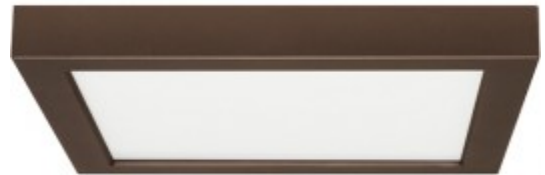

S9342

18.5W/LED/9"FLUSH/27K/SQ/BRZ
 18.5 watt; 9" Flush Mount LED Fixture; 2700K; Square Shape;
 Bronze Finish; 120 volts

Features

- Surface mount fixture
- Solid State LED lighting
- Long life
- 5 Year limited warranty
- Dimmable
- Damp location

S9342

Item Number	Product Line	UPC	Voltage	Watts	Incandescent Equivalent	Fixture Type	Base
S9342	BLINK	045923093425	120	18.5	100W	Flush Mount	Connector

Lamp Code	Dimmable/Non-Dimmable	Finish	MOL In Inches	MOD In Inches	Initial Lumens	Average Rated Hours	Kelvin Temp
18.5W/LED/9"FLUSH/27K/SQ/BRZ	Dimmable	Bronze	1"	9.00"	1100	40000	2700