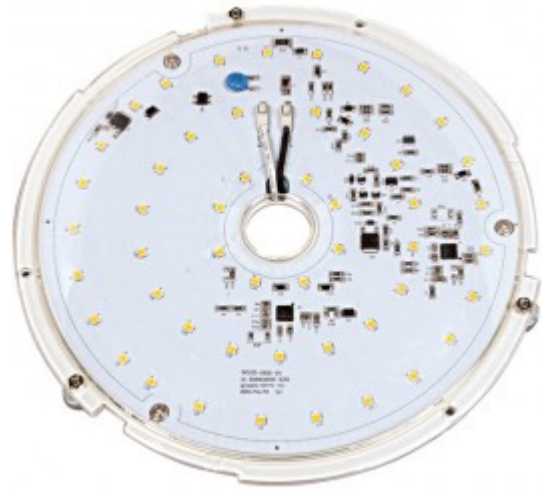

S9781

20W/LED/LIGHT ENGINE/27K
20 watt Circular LED light engine; 2700K; 30000 Average rated hours; 1600 Lumens; 120/277 volt

Features

- Replaces up to three 60w incandescent lamps; Uses only 20 watts

S9781

Item Number	UPC	Voltage	Watts	Base	Lamp Code	Dimmable/Non-Dimmable	MOL In Inches
S9781	045923097812	120/277	20	Connector	20W/LED/LIGHT ENGINE/27K	Dimmable - 120V only	0-1/2"
MOD In Inches	Initial Lumens	Average Rated Hours	Kelvin Temp	Color	CRI	Pack	ENERGY STAR
7-7/8"	1600	30000	2700	Warm White	90	12	ENERGY STAR
UL or ETL Listed	UL Classification					Warranty	
Yes	cETLus - Recognized Component - Damp Location					5 Year Limited	