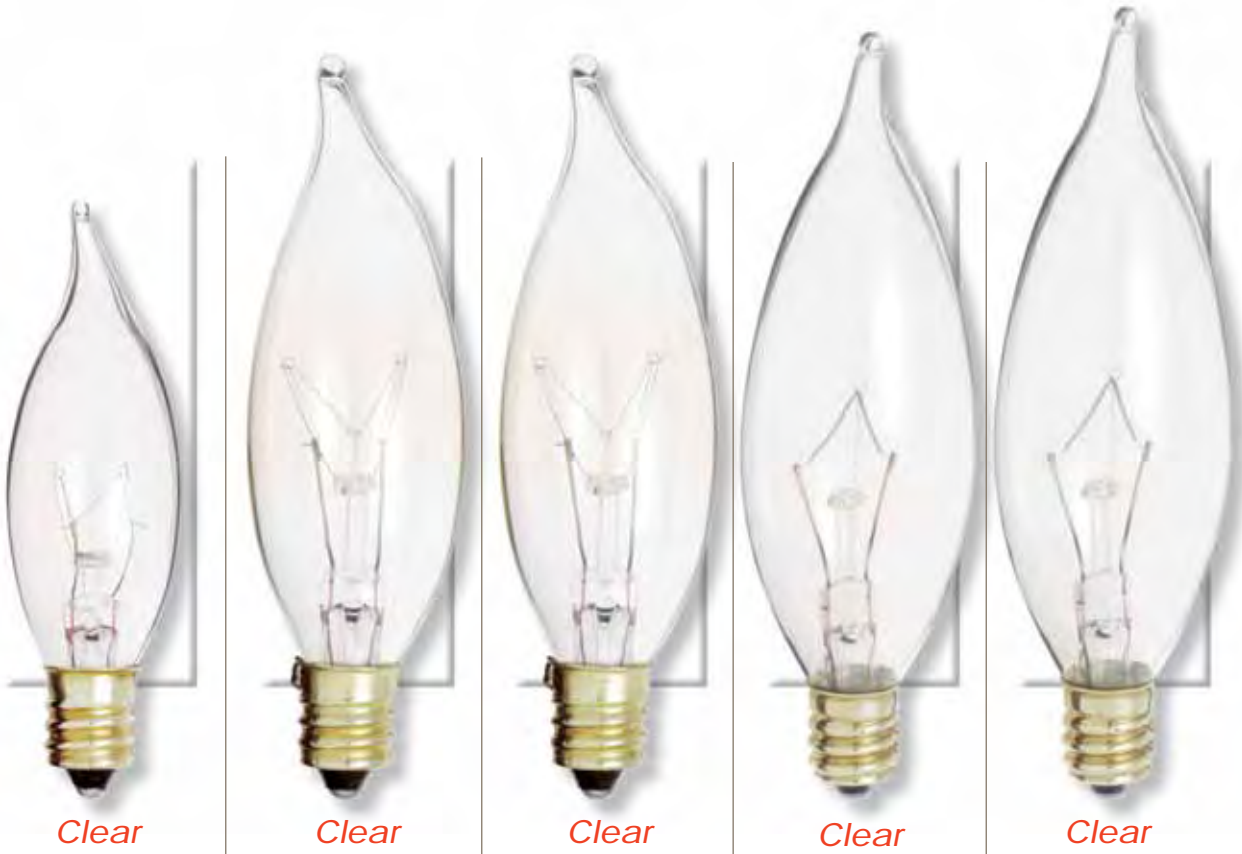

decorative incandescent lamps

Bulbs

120 Volt / 1500 Hours

Candelabra Base

S3272 10 Watt Packing: Indiv. Boxed 500/Master, 25/Inner	S3273 15 Watt Packing: Indiv. Boxed 500/Master, 25/Inner	S3274 25 Watt Packing: Indiv. Boxed 500/Master, 25/Inner	S3275 40 Watt Packing: Indiv. Boxed 500/Master, 25/Inner	S3262 60 Watt Packing: Indiv. Boxed 500/Master, 25/Inner
---	---	---	---	---