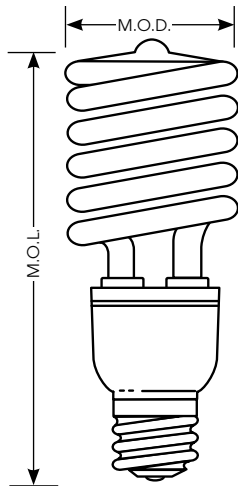

Pack Type: Box / Inner Pack 12 Master Pack 48

Features and Benefits

- Approved for totally enclosed applications
  - Long life – 10,000 hours
- All lamps offered in 2700K/4100K/5000K
  - Four color retail boxed package

Specifications (At full light output)

Ballast Type.....	Electronic
Starting Method.....	Rapid Start
Input Line Frequency.....	50/60HZ
Input Line Voltage.....	120VAC
Color Rendering Index.....	>80
Minimum Starting Temperature.....	0° F
Maximum Operating Temperature.....	122° F
Lamp Operating Frequency.....	>40HZ
Lamp Current Crest Factor.....	<1.70
Power Factor.....	>.50
Total Harmonic Distortion.....	<150%
U.L./ C.U.L Listed.....	Yes
FCC Compliance.....	Part18

M.O.D. = Maximum Overall Diameter
M.O.L. = Maximum Overall Length

SATCO® National Toll-Free:
1-800-43-SATCO (1-800-437-2826)

Visit Our Web Site at: www.satco.com

EXECUTIVE OFFICES & WAREHOUSE; NEY YORK, 110 Heartland Blvd., Brentwood, NY 11717 • 800-437-2826 • (631) 243-2022 • FAX (631) 243-2027

FLORIDA, 900 N.W. 159th Drive, Miami, FL 33169 • 800-437-2826 • (305) 624-2044 • FAX (305) 623-0286

TEXAS, 2000 Valwood Parkway, Farmers Branch, TX 75234 • 800-437-2826 • (972) 247-2437 • FAX (972) 247-5408

CALIFORNIA, 31288 San Benito St., Hayward, CA 94544 • 800-437-2826 • (510) 487-4822 • FAX 9510) 487-8955

WASHINGTON, 4710 116th St. S.W., Mukilteo, WA 98275 • 800-437-2826 • (425) 789-3300 • FAX (425) 789-3310

PUERTO RICO, Bldg 3, Campeche St. 23 Julio N. Matos Industrial Park • Bo Martin Gonzales Carolina, PR 00984 • (787) 757-3510 • FAX (787) 757-3540